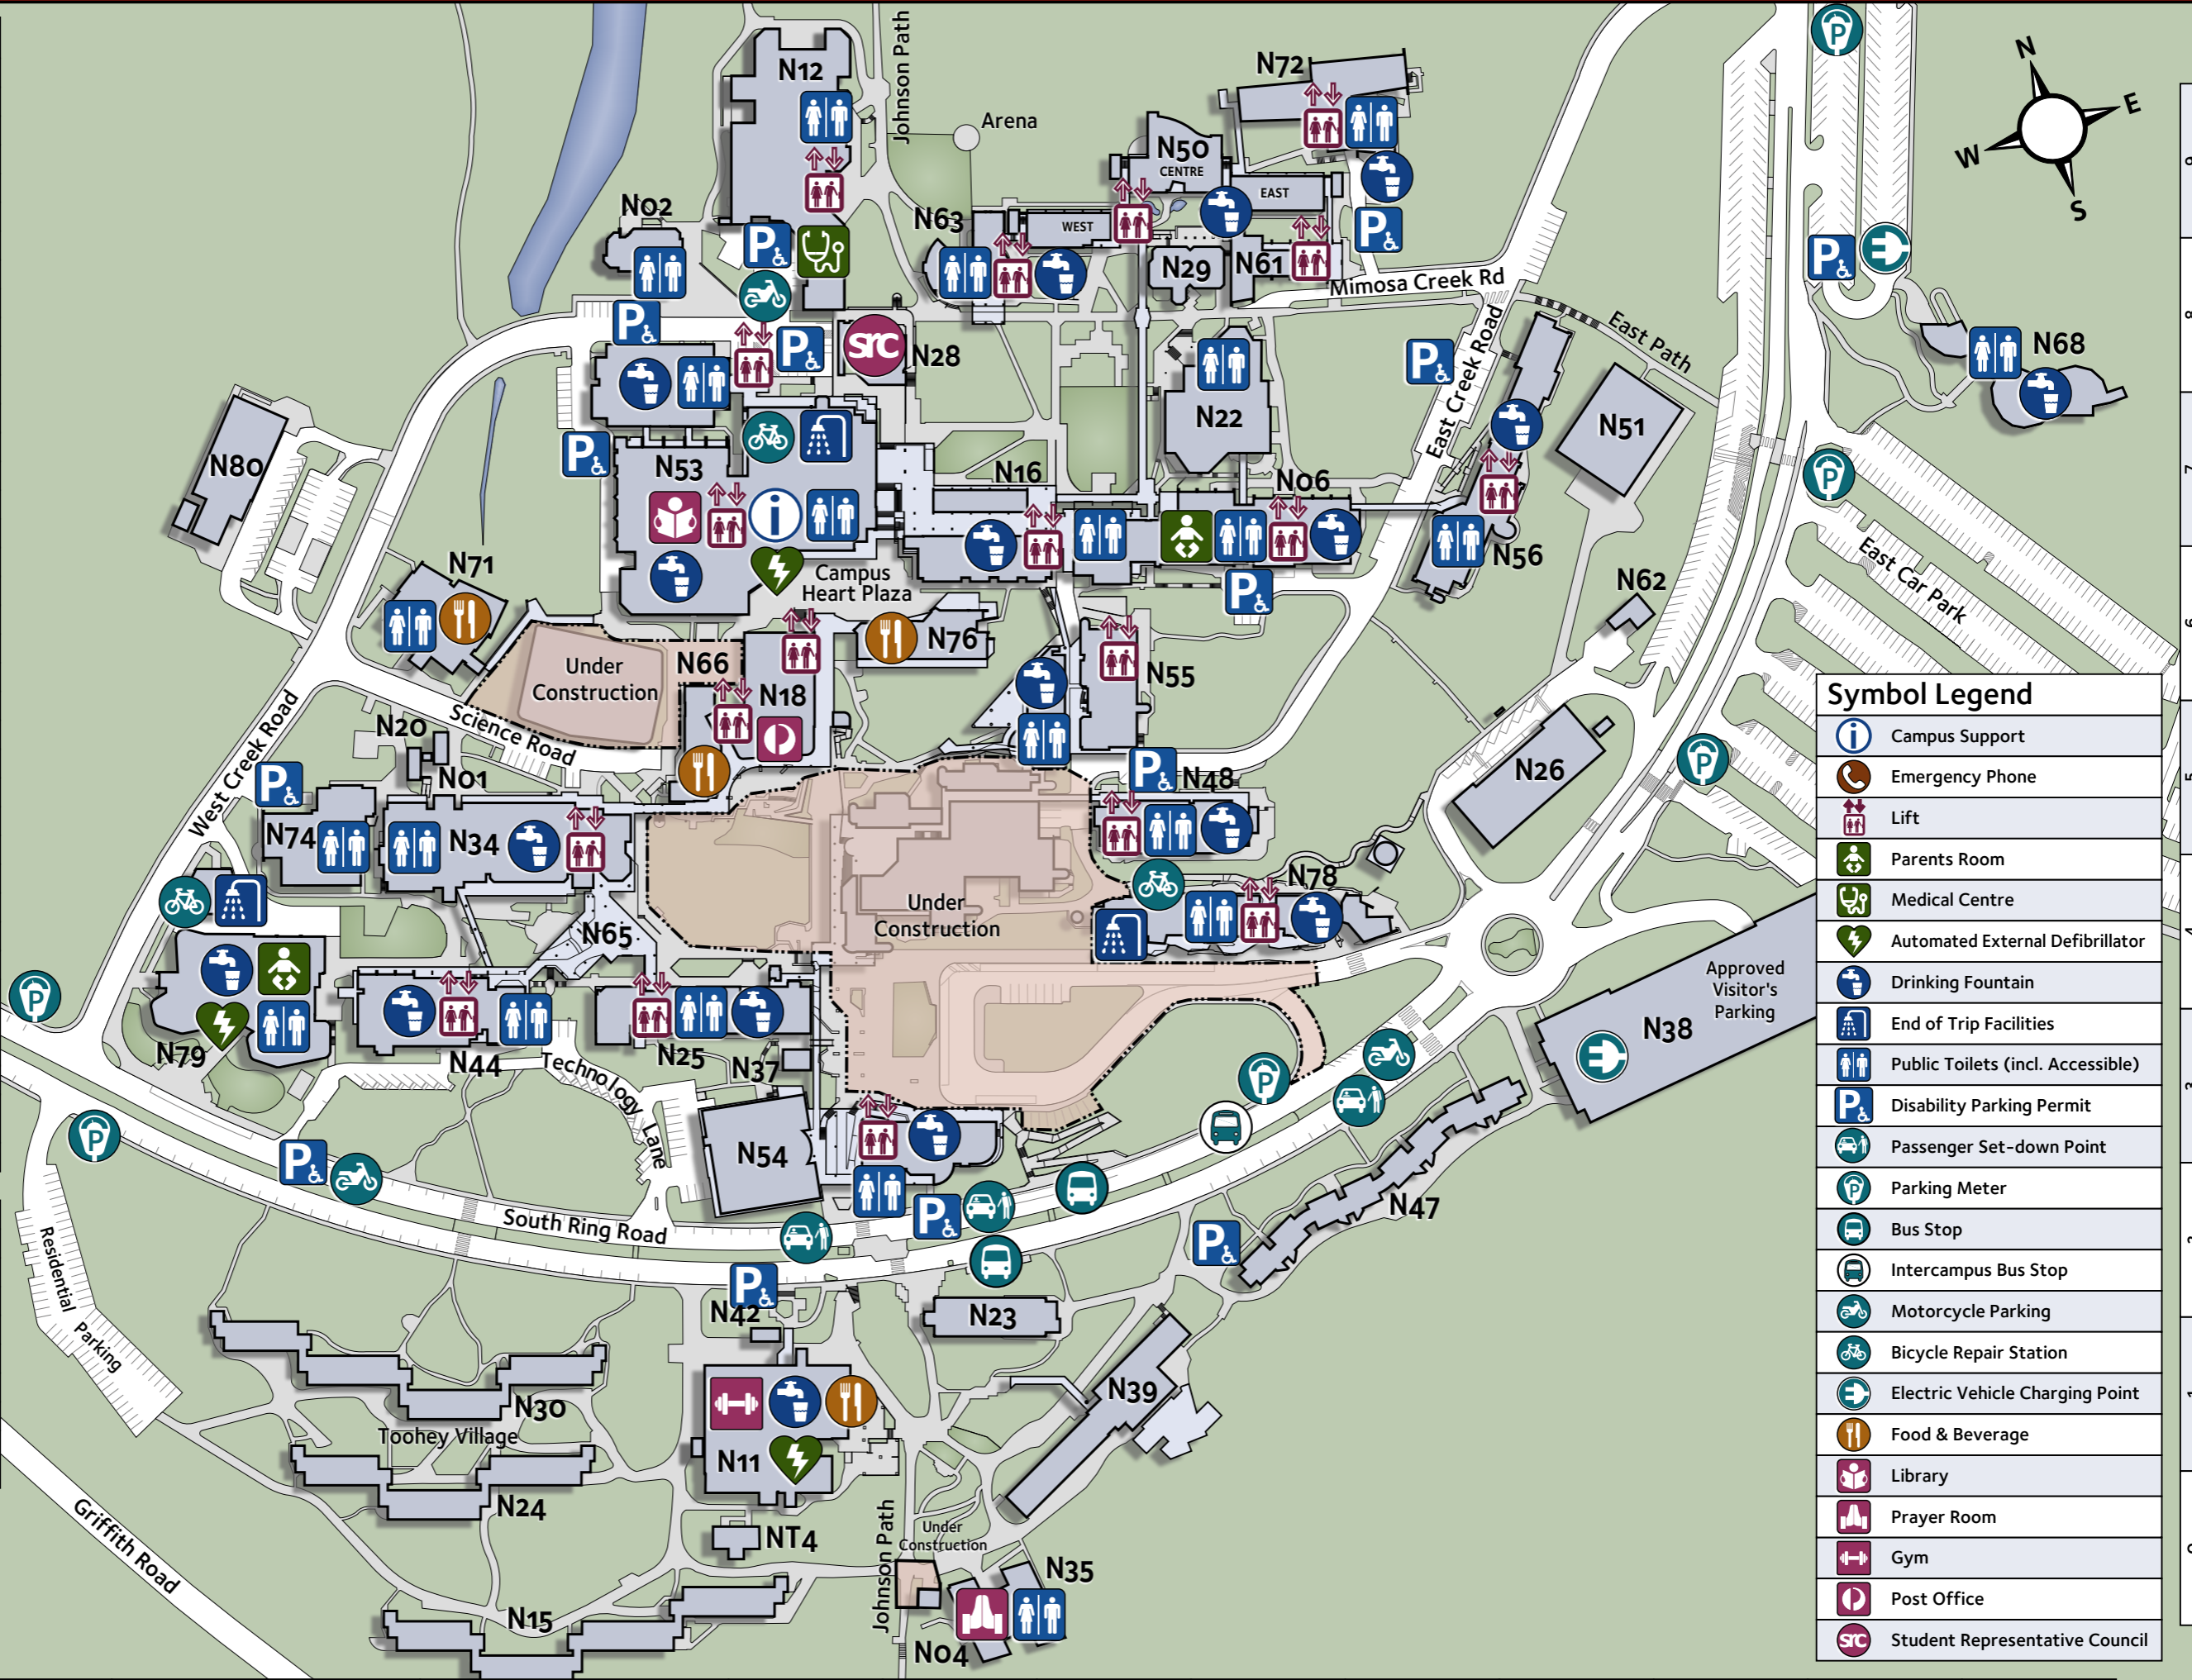

Building Legend

No2	Cinema	F8
No6	Patience Thoms	K7
N11	The Hub	G1
N12	Sewell	G9
N15	Barakula	Eo
N16	Macrossan	H6
N18	Central Theatres	G5
N22	Northern Theatres 1&2	K7
N23	Facilities Management	H1
N24	Girraween	Eo
N25	Science 1	F3
N28	Student Association and Clubs	G8
N29	Northern Theatres 3, 4 & 5	J8
N30	Kinaba	D1
N34	Science 2	E4
N35	Multi-Faith Centre	Ho
N38	Ridge Car Park	N3
N39	Bellenden Ker	J1
N44	Technology	E3
N47	Carnarvon	L2
N48	Health Sciences	K5
N50	Business 1	J9
N53	Willett Centre	F7
N54	Bray Centre	G2
N55	Environment 1	J5
N56	Languages	L7
N61	Law	K8
N63	Business 3	H8
N65	Science Link & Common Room	F4
N66	Community Centre	F5
N68	Eco Centre	Q8
N71	Uni Bar and Function Centre	D6
N72	Glyn Davis Building	L9
N74	Queensland Microtechnology Facility	D4
N76	Campus Heart	H6
N78	Sir Samuel Griffith Centre	K4
N79	Henry Smerdon Engineering, Technology and Aviation	C3
NT4	Accommodation Annexe	Go

Service Buildings

No1	Dangerous Chemicals Store	D5
No4	Pump House	Ho
N20	Flammable Liquid Store	D5
N26	Maintenance	M5
N37	Substation S2	G3
N42	Substation S9	G1
N51	University Store	M7
N62	Compound	M6
N80	Chiller Plant West	C7

Symbol Legend

	Campus Support
	Emergency Phone
	Lift
	Parents Room
	Medical Centre
	Automated External Defibrillator
	Drinking Fountain
	End of Trip Facilities
	Public Toilets (incl. Accessible)
	Disability Parking Permit
	Passenger Set-down Point
	Parking Meter
	Bus Stop
	Intercampus Bus Stop
	Motorcycle Parking
	Bicycle Repair Station
	Electric Vehicle Charging Point
	Food & Beverage
	Library
	Prayer Room
	Gym
	Post Office
	Student Representative Council