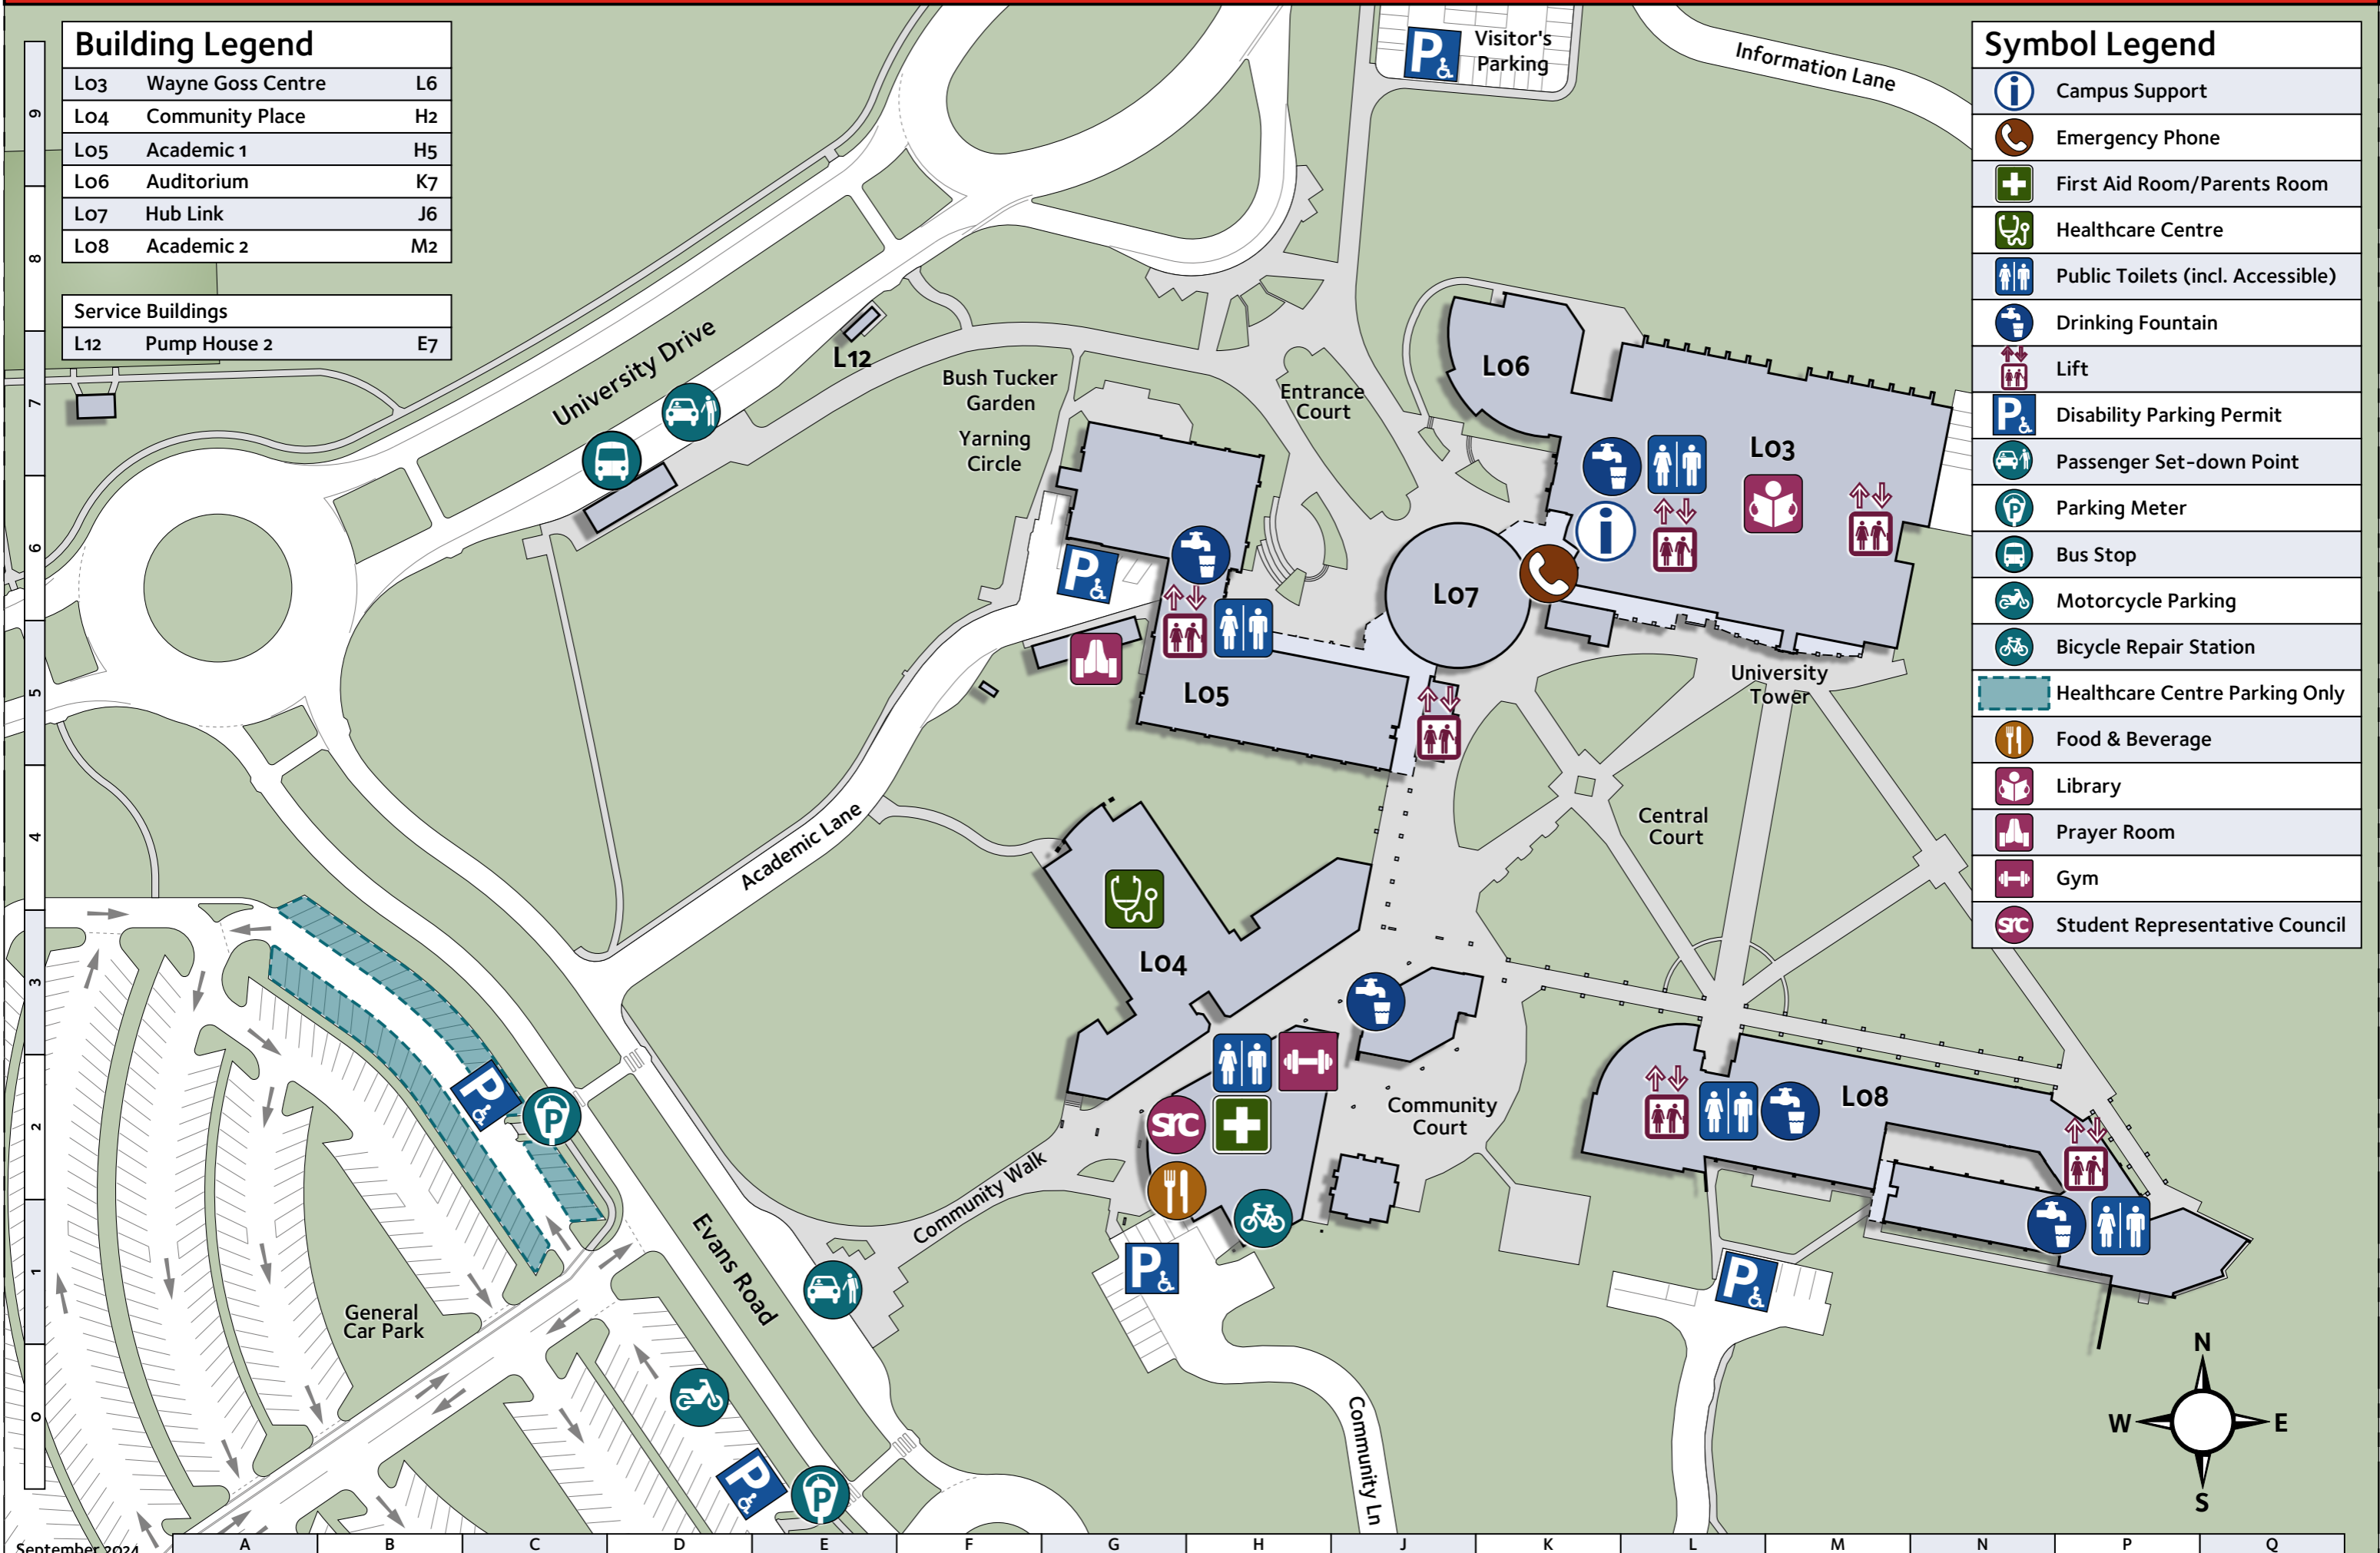

**Building Legend**

Lo3	Wayne Goss Centre	L6
Lo4	Community Place	H2
Lo5	Academic 1	H5
Lo6	Auditorium	K7
Lo7	Hub Link	J6
Lo8	Academic 2	M2

**Service Buildings**

L12	Pump House 2	E7
-----	--------------	----

**Symbol Legend**

	Campus Support
	Emergency Phone
	First Aid Room/Parents Room
	Healthcare Centre
	Public Toilets (incl. Accessible)
	Drinking Fountain
	Lift
	Disability Parking Permit
	Passenger Set-down Point
	Parking Meter
	Bus Stop
	Motorcycle Parking
	Bicycle Repair Station
	Healthcare Centre Parking Only
	Food & Beverage
	Library
	Prayer Room
	Gym
	Student Representative Council

September 2024