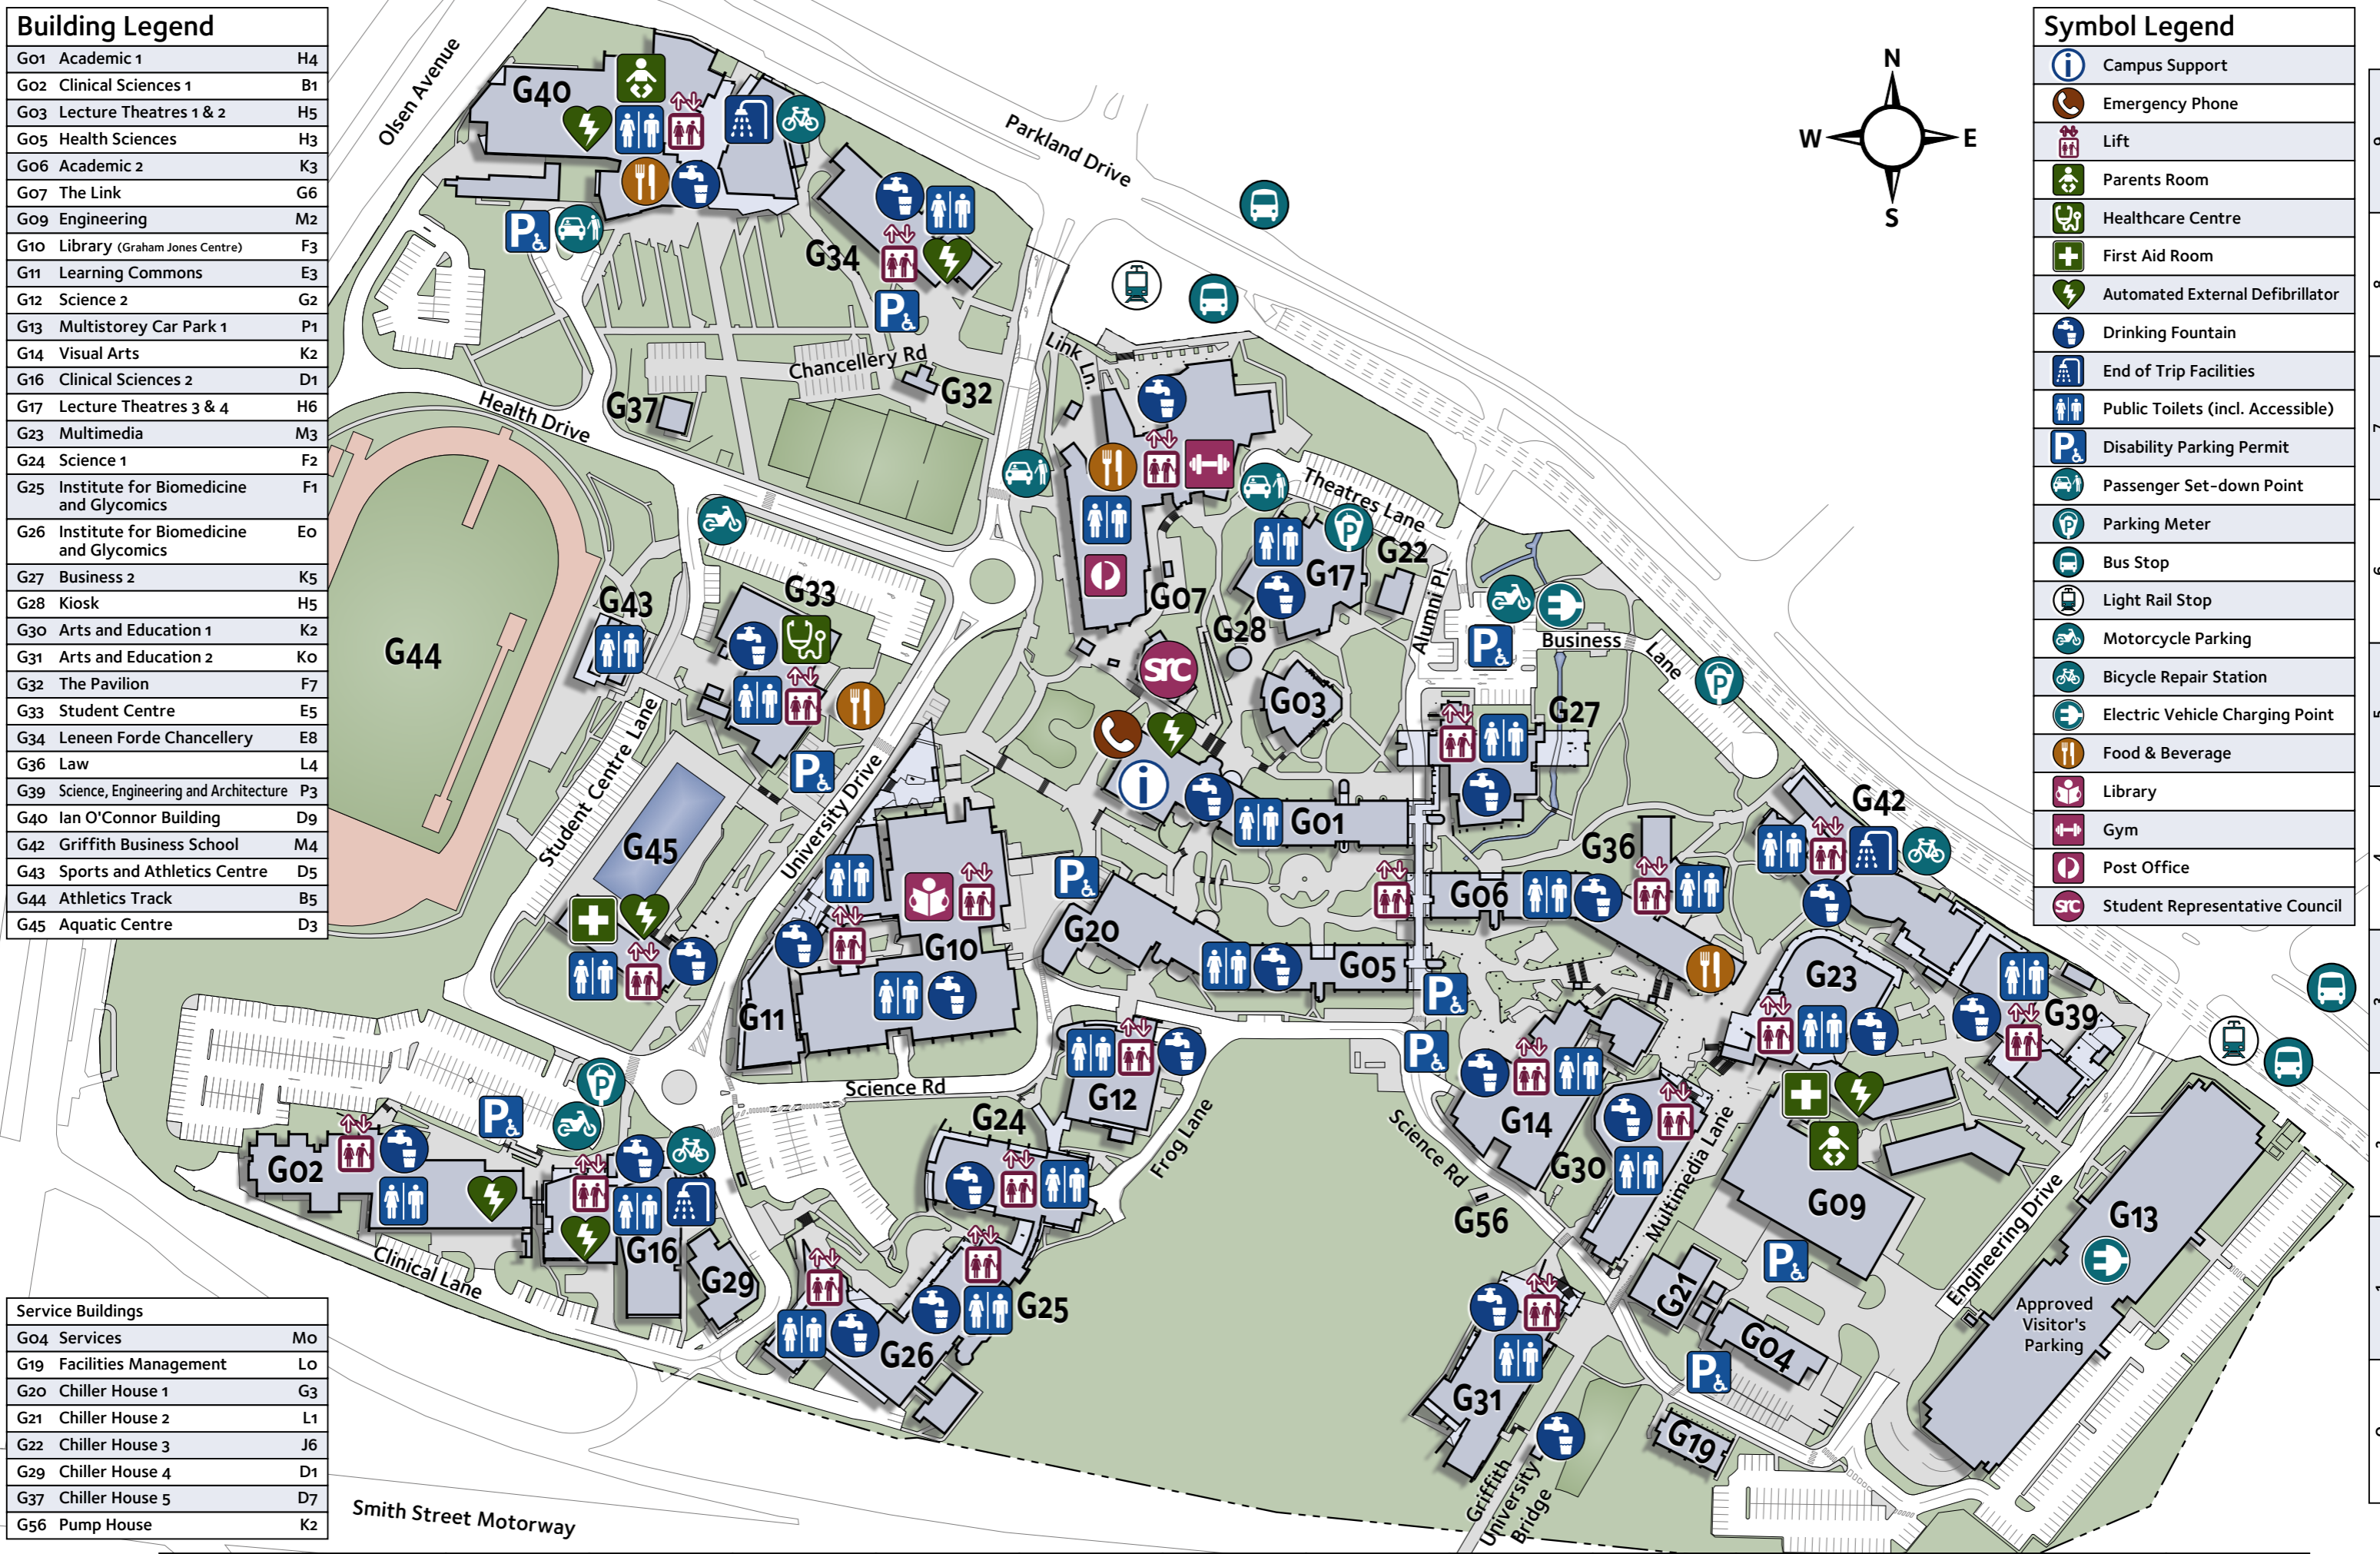

Building Legend		
G01	Academic 1	H4
G02	Clinical Sciences 1	B1
G03	Lecture Theatres 1 & 2	H5
G05	Health Sciences	H3
G06	Academic 2	K3
G07	The Link	G6
G09	Engineering	M2
G10	Library (Graham Jones Centre)	F3
G11	Learning Commons	E3
G12	Science 2	G2
G13	Multistorey Car Park 1	P1
G14	Visual Arts	K2
G16	Clinical Sciences 2	D1
G17	Lecture Theatres 3 & 4	H6
G23	Multimedia	M3
G24	Science 1	F2
G25	Institute for Biomedicine and Glycomics	F1
G26	Institute for Biomedicine and Glycomics	Eo
G27	Business 2	K5
G28	Kiosk	H5
G30	Arts and Education 1	K2
G31	Arts and Education 2	Ko
G32	The Pavilion	F7
G33	Student Centre	E5
G34	Leneen Forde Chancellery	E8
G36	Law	L4
G39	Science, Engineering and Architecture	P3
G40	Ian O'Connor Building	D9
G42	Griffith Business School	M4
G43	Sports and Athletics Centre	D5
G44	Athletics Track	B5
G45	Aquatic Centre	D3

Service Buildings		
G04	Services	Mo
G19	Facilities Management	Lo
G20	Chiller House 1	G3
G21	Chiller House 2	L1
G22	Chiller House 3	J6
G29	Chiller House 4	D1
G37	Chiller House 5	D7
G56	Pump House	K2

Symbol Legend	
	Campus Support
	Emergency Phone
	Lift
	Parents Room
	Healthcare Centre
	First Aid Room
	Automated External Defibrillator
	Drinking Fountain
	End of Trip Facilities
	Public Toilets (incl. Accessible)
	Disability Parking Permit
	Passenger Set-down Point
	Parking Meter
	Bus Stop
	Light Rail Stop
	Motorcycle Parking
	Bicycle Repair Station
	Electric Vehicle Charging Point
	Food & Beverage
	Library
	Gym
	Post Office
	Student Representative Council

September 2024 A B C D E F G H J K L M N P Q