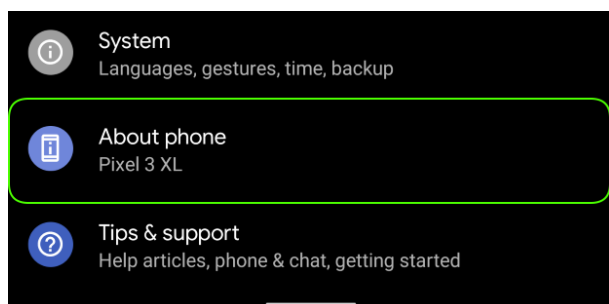

Note: this process may vary slightly for different Android versions.

Step 1: Open Android Settings

- 1 Open android settings.

Step 2: Open About Phone

- 1 Scroll down and find About Phone.

Step 3: Find MAC Address