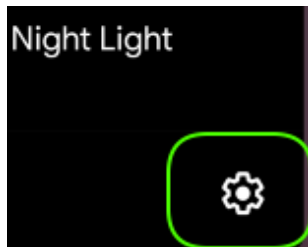

The MFA project is currently reviewing wireless devices located in restricted/regulated rooms/labs. To assist us in exempting these devices from MFA we require the MAC address. This guide provides details on retrieving the MAC address on Android devices

Note: this process may vary slightly for different Android versions.

Step 1: Open Android Settings

1. 1 Open android settings.